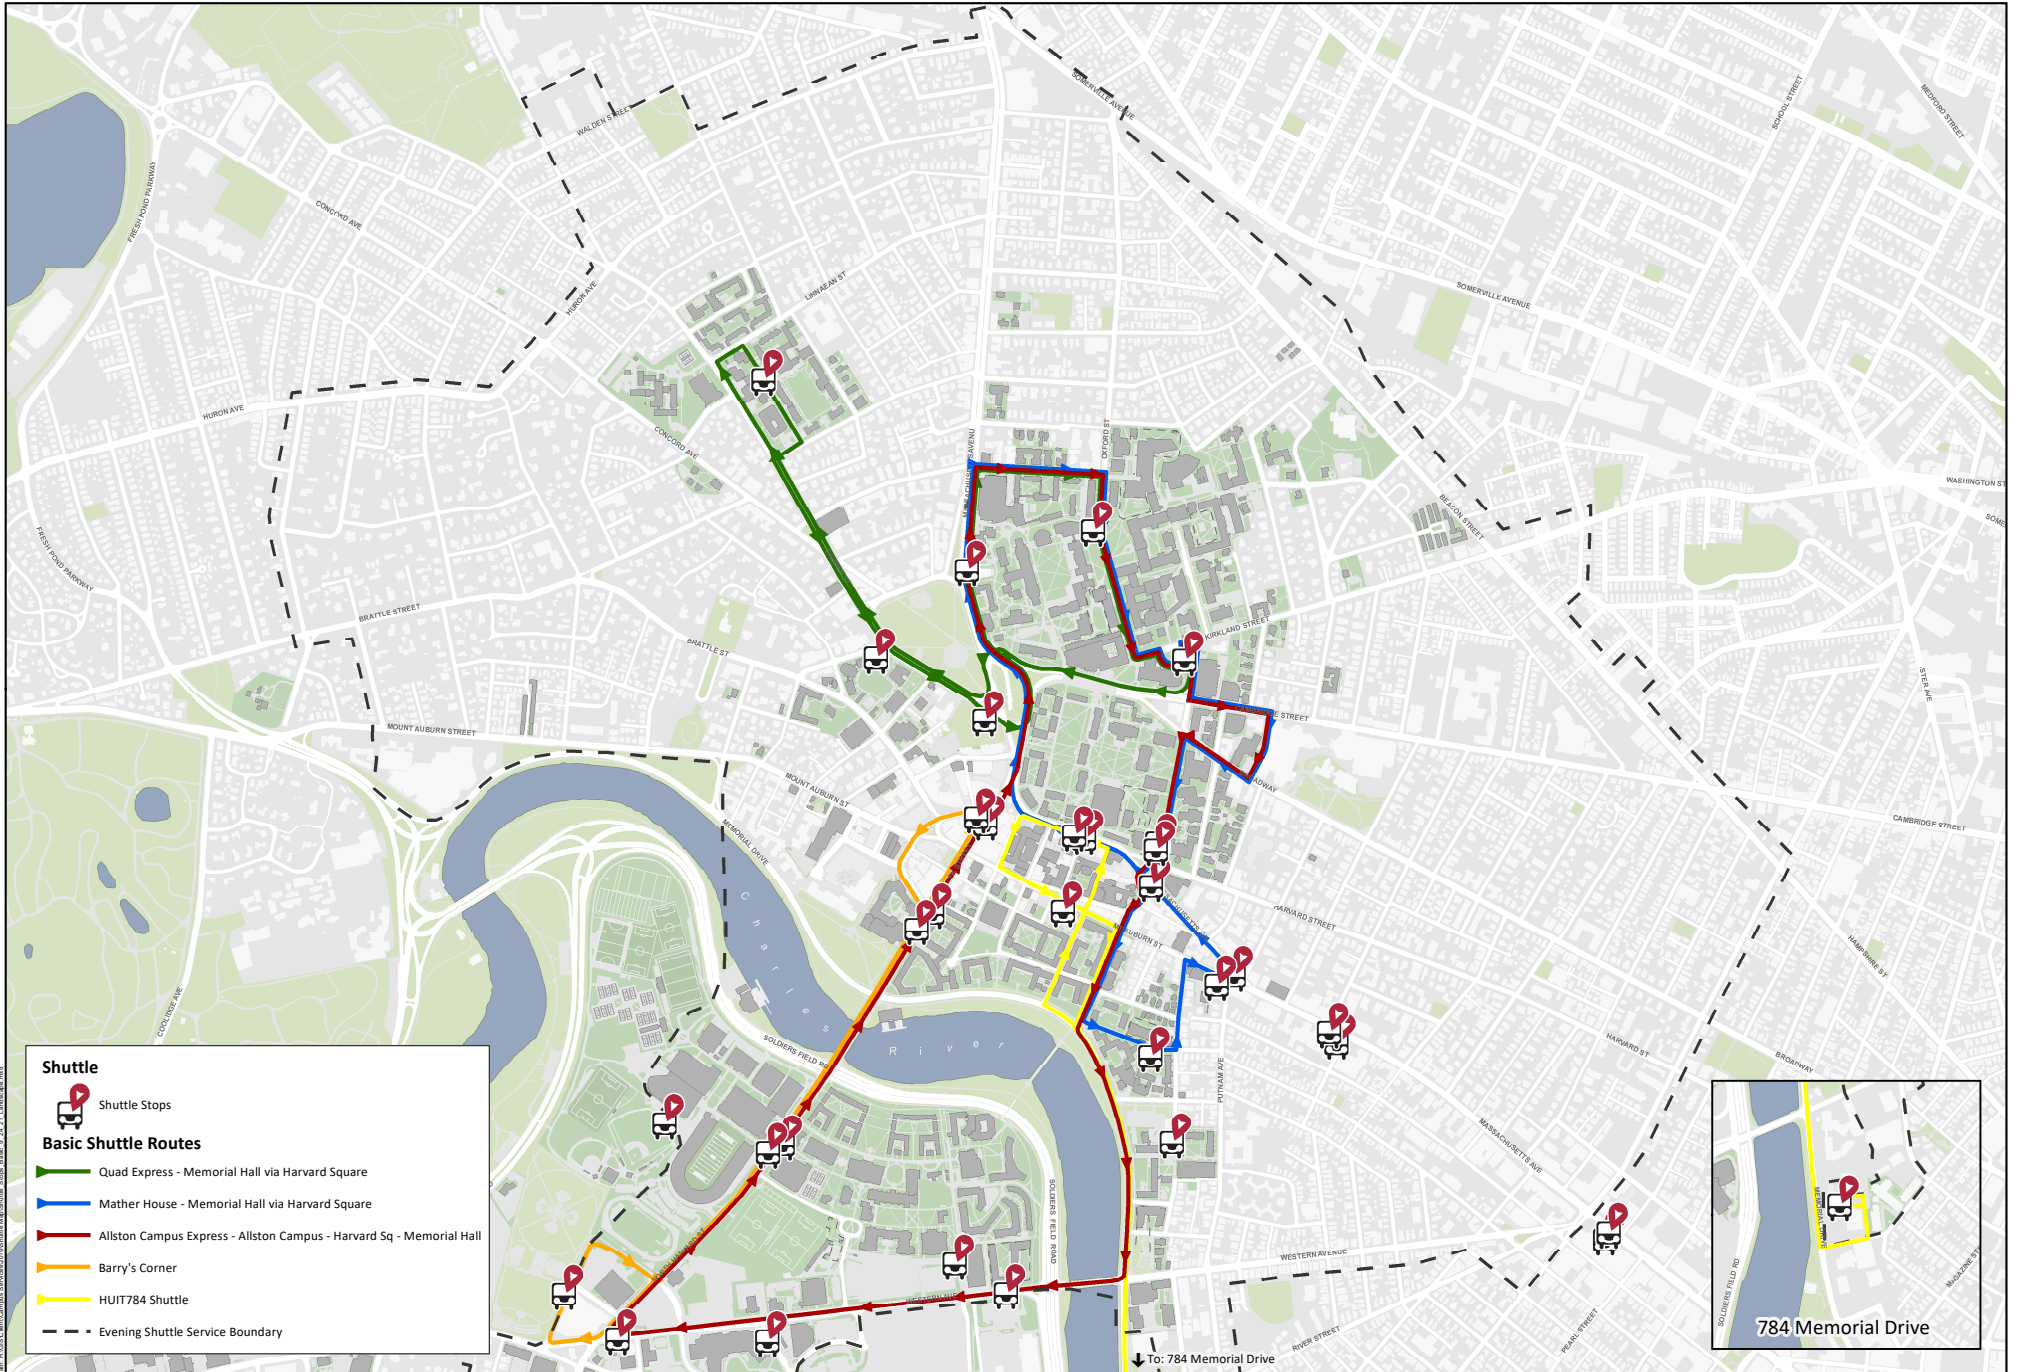

HARVARD SHUTTLE

Shuttle

Shuttle Stops

Basic Shuttle Routes

- Quad Express - Memorial Hall via Harvard Square
- Mather House - Memorial Hall via Harvard Square
- Allston Campus Express - Allston Campus - Harvard Sq - Memorial Hall
- Barry's Corner
- HUIT784 Shuttle
- Evening Shuttle Service Boundary

784 Memorial Drive